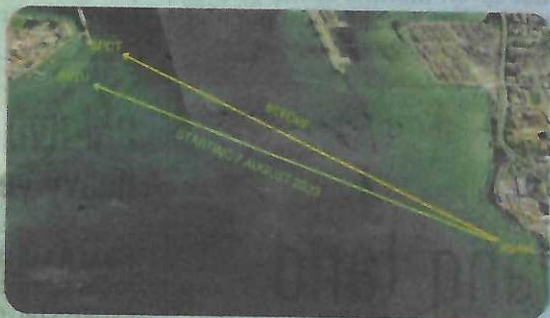

SCAN THE QR CODE  
FOR THE LOCATION  
(MOBILE MAPS)

# THE NEW PENANG FERRY WILL SHIFT ITS OPERATIONS

 **PENANG PORT**  
A Member of  **MPPC Group**  
(199301028806 | 260544B)

**BEFORE: SWETTENHAM PIER CRUISE TERMINAL (SPCT)**  
**STARTING 7 AUGUST 2023: PANGKALAN RAJA TUN UDA (PRTU)**